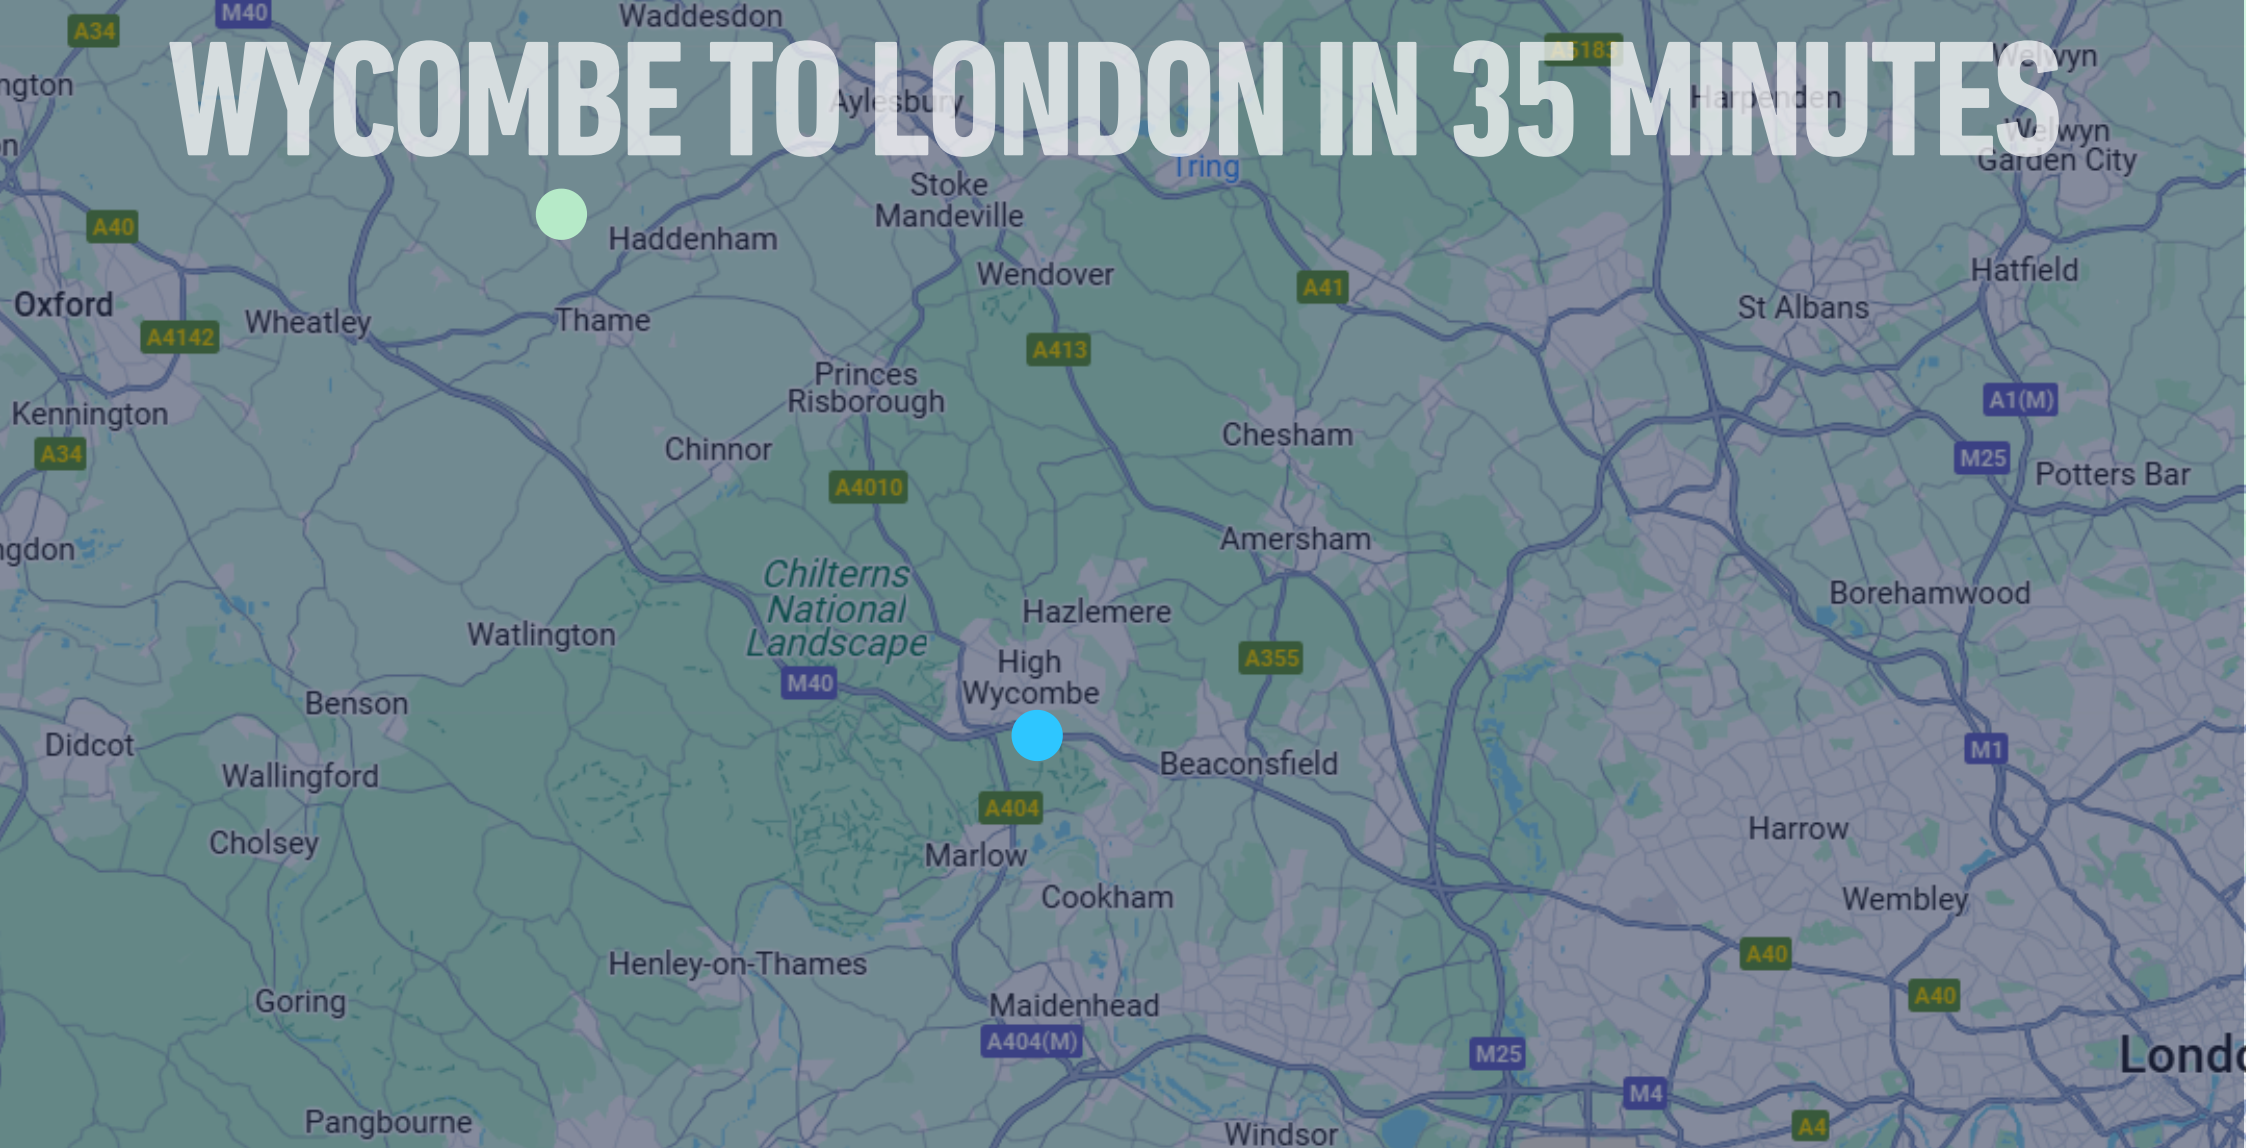

WYCOMBE TO LONDON IN 35 MINUTES

PLACES NEARBY

Oxford

Heathrow Airport

Big Ben

Buckingham Palace

Tottenham Stadium

Windsor Castle